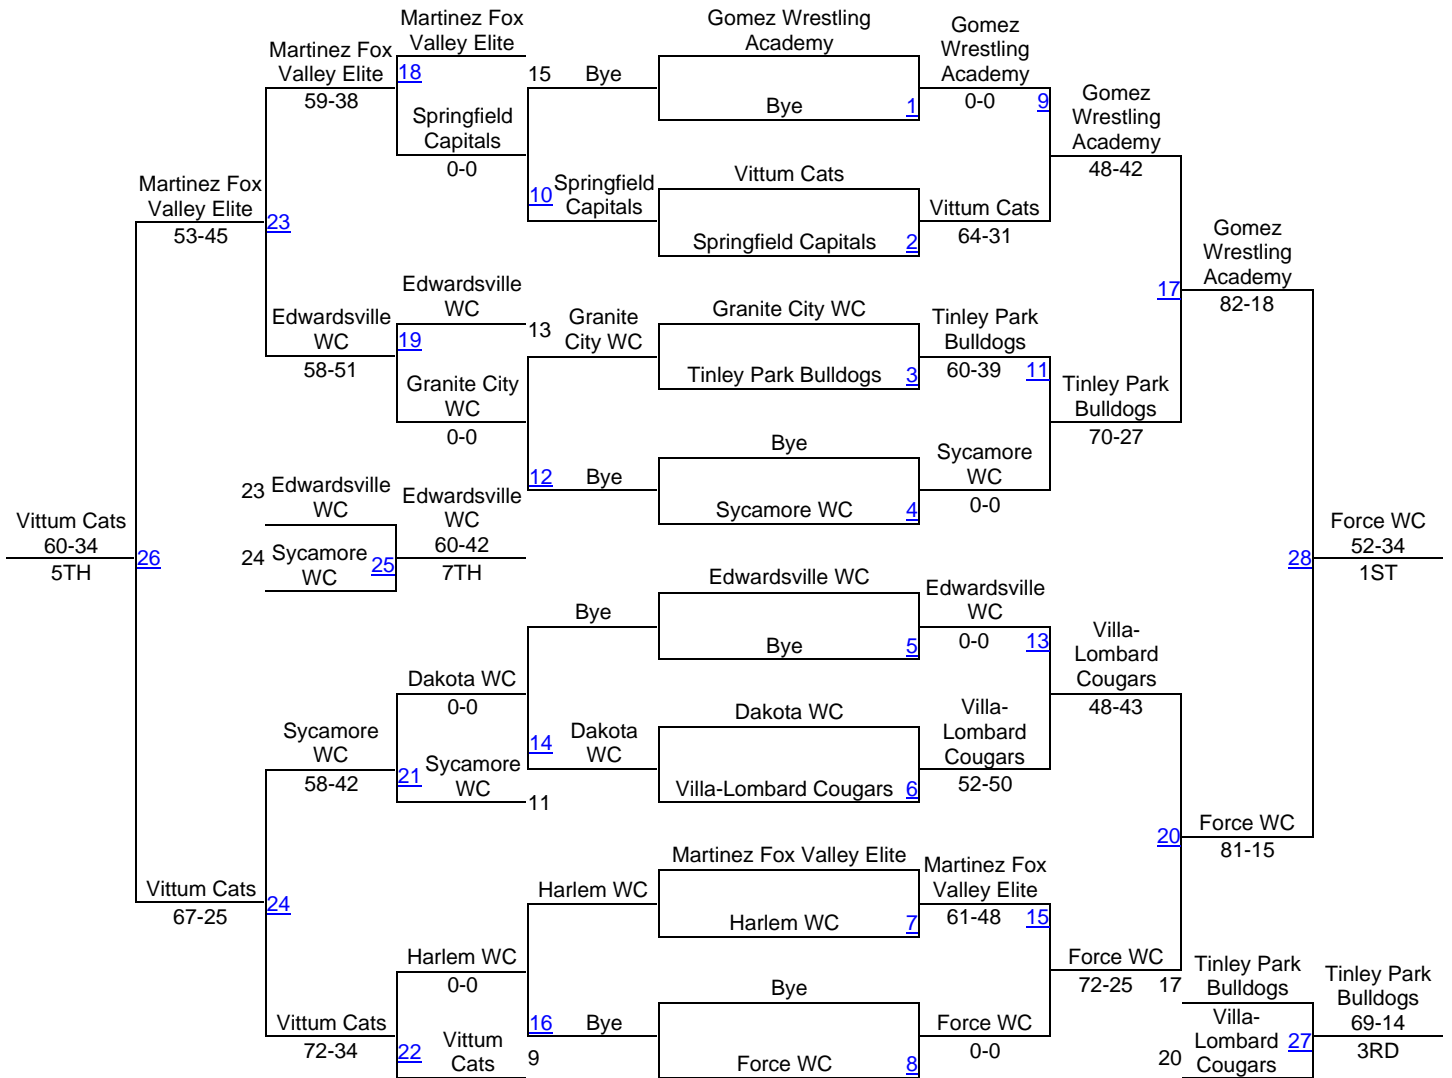

IKWF Dual Meet State Championships

This document was created with Win2PDF available at <http://www.win2pdf.com>.
The unregistered version of Win2PDF is for evaluation or non-commercial use only.
This page will not be added after purchasing Win2PDF.